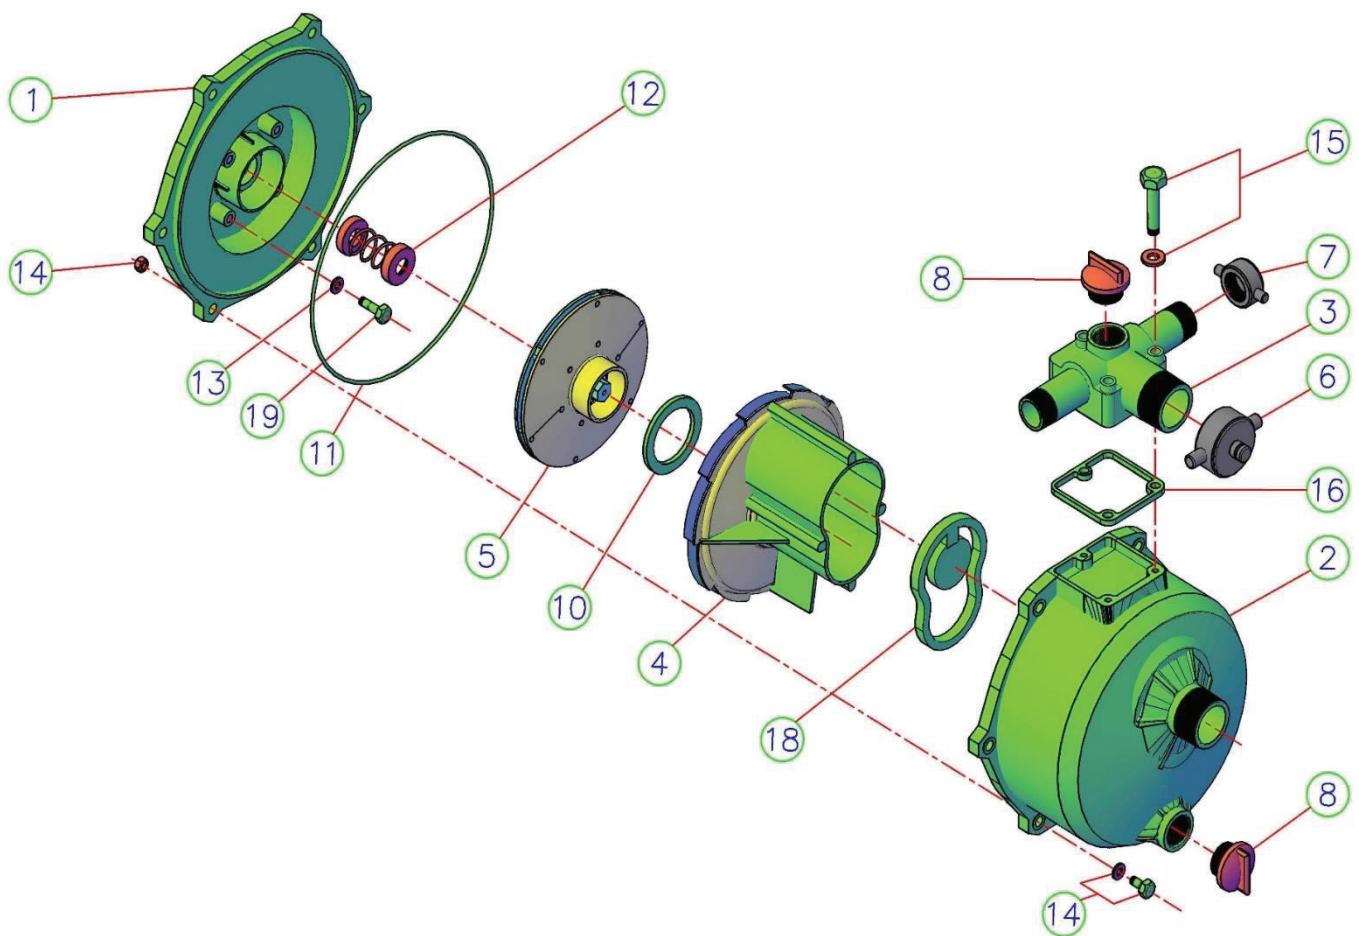

MH15-SHP Parts Breakdown

MH15-SHP Parts Breakdown

No	Code	Part No	Description
1	402228	15-01-SHP	Pump Case - Rear
2	402231	15-02-SHP	Pump Case - Front
3	402234	15-03-SHP	3-Way Outlet
4	402237	15-04-SYHP	Diffuser
5	402238	15-05-SHP-01	Impeller (Rev 1) 5/8"
6	402240	15-06-SYHP	Discharge Cap (Large, Black)
7	402241	15-07-SYHP	Discharge Cap (Small, Black)
8	402242	15-08-SYHP	Plug (Plastic, Red)
10	402244	15-10-SYHP	Seal B (Front)
11	402245	15-11-SYHP	Pump Case O-Ring
12	402246	15-12-SHP	Mechanical Seal 5/8"
13	402248	15-13-SYHP	Nylon Washer
14	402249	15-14-SYHP	Bolt, Washer & Nut M10 X 35
15	402250	15-15-SYHP	Bolt, Washer & Nut M10 X 60
16	402251	15-16-SYHP	Rubber Gasket For 3-Way Outlet
18	402252	15-18-SYHP	Rubber Gasket w/ NRV Flap
19	402243	15-19-SYHP	Bolt 5/16 X 1 1/2 UNF S/S